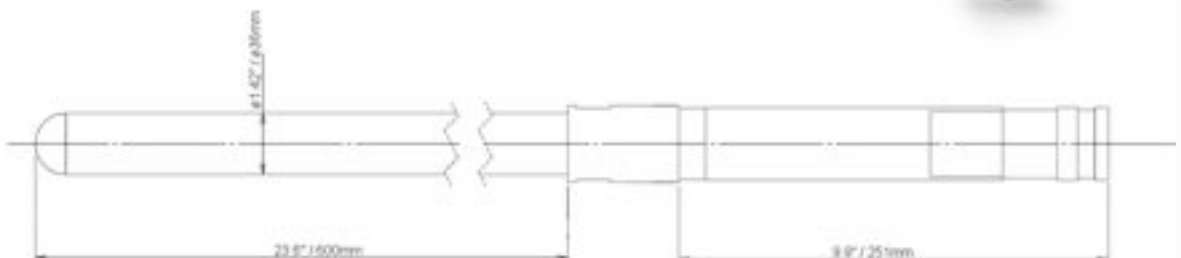

Heating plug

Description

- Sialon sheath, $\phi 1,42''/\phi 36\text{mm}$
- Sheath length 23,6''/600mm
- Heating length 11,8''/300mm
- Power 1 to 2kW
- Voltage 220V mono-phase
- Stainless steel extension
- Quick plug: Harting or Jaeger

Usage

- Continuous casting flow rate and temperature regulation

Represented by:

Prolific Heating International Co., Ltd

11/11 Moo 11, Soi Kingkaew 37, Rachatheva, Bangplee, Samutprakarn, Thailand - 10540

Phone : +66 2170 8171

E-mail : prolific@phiheating.com
supportsales@phiheating.com

Website : www.phiheating.com